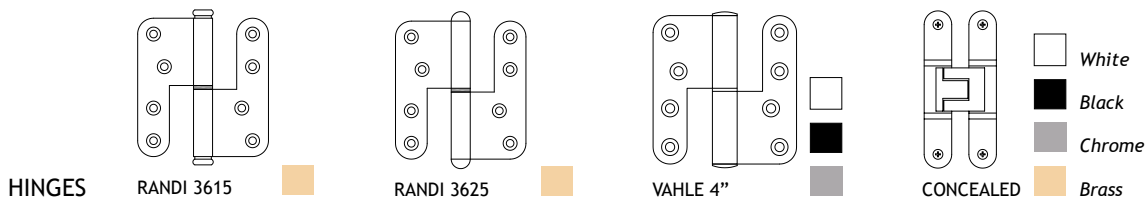

HINGES

RANDI 3615

RANDI 3625

VAHLE 4"

CONCEALED

Most door handles from Randi are suitable. Find more information at www.randi.dk.