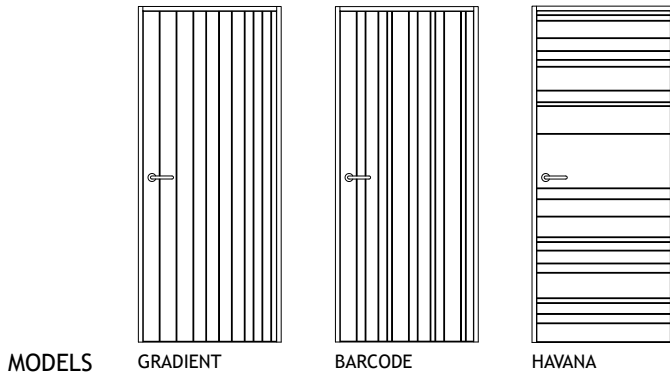

DOORS BY LARS VEJEN

DESIGN: LARS VEJEN

MODELS

GRADIENT

BARCODE

HAVANA

PROFILES

COLOURS

All RAL colours are possible.

HINGES

RANDI 3615

RANDI 3625

VAHLE 4"

CONCEALED

Most door handles from Randi are suitable. Find more information at www.randi.dk.

Lars Vejen